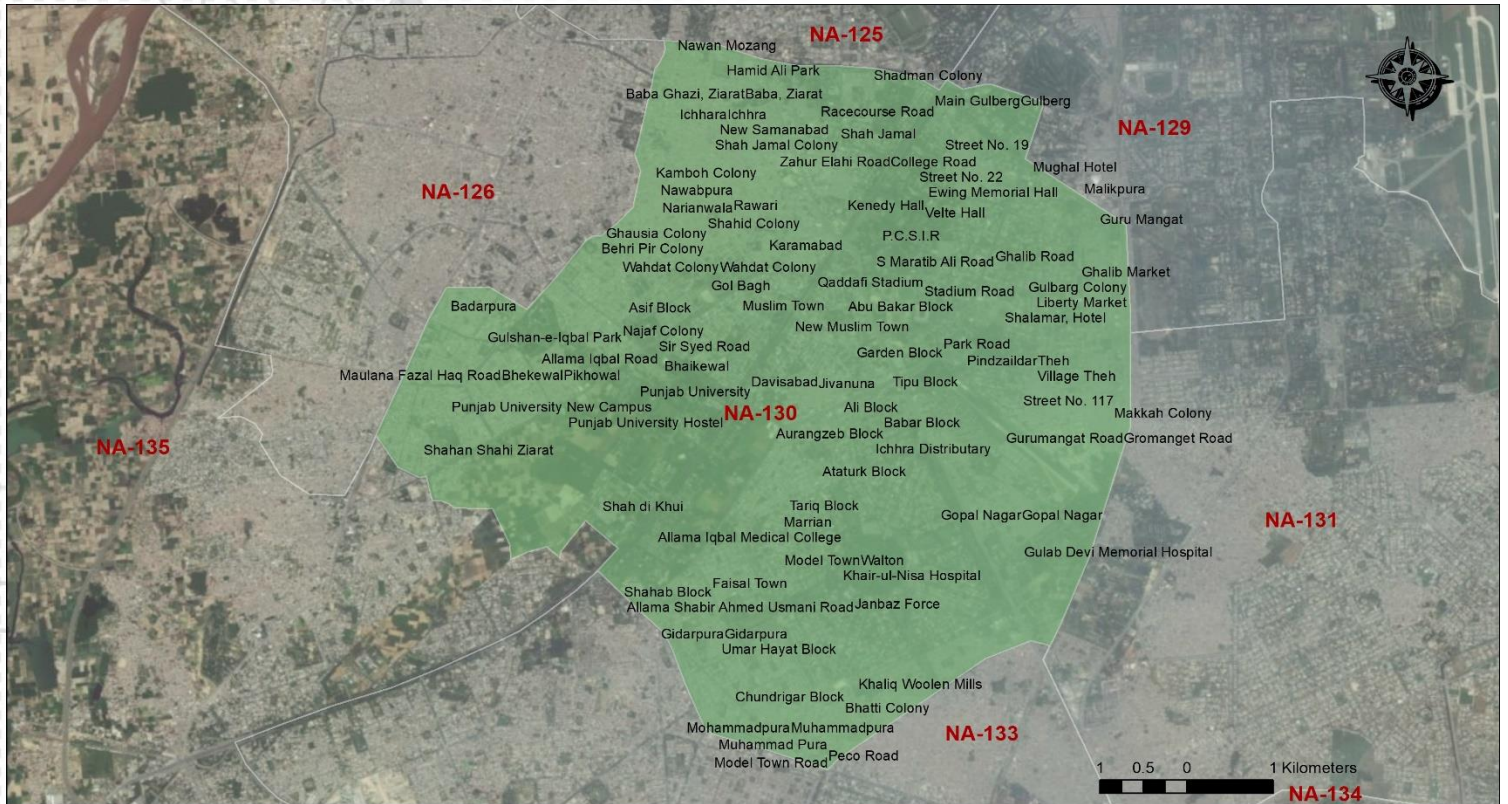

CONSTITUENCY PROFILE

NA-130 LAHORE-VIII

PUNJAB

CONSTITUENCY
POPULATION

818,078

VOTER STATISTICS

Male

256,197

Female

227,717

Total

483,914

59%

of the total population
are registered as voters

POLLING STATIONS

147

Male

145

Female

58

Combined

350

Total

Number of polling stations where
registered voters exceed 1,200

AVERAGE VOTER
AT POLLING STATION

1,383

AVERAGE VOTER
AT POLLING BOOTH

479

LIST OF CONTESTING CANDIDATES

#	Name	Name of Political Party
1	Amjad Masood	Independent
2	Hafeez Ur Rehman	Tehreek-e-Labaik Pakistan
3	Khwaja Ahmad Hassan	Pakistan Muslim League (Nawaz)
4	Saad Bin Hassan	Independent
5	Shafqat Mahmood	Pakistan Tehreek-e-Insaf
6	Liaqat Baloch	Muttahidda Majlis-e-Amal Pakistan
7	Muhammad Abu Bakar	Pakistan Quami Yakjehti Party
8	Muhammad Mumtaz Khalid	Pakistan Peoples Party Parliamentarians
9	Muhammad Yameen Awan	Pak Sarzameen Party
10	Haroon Khawaja	Pakistan Freedom Movement